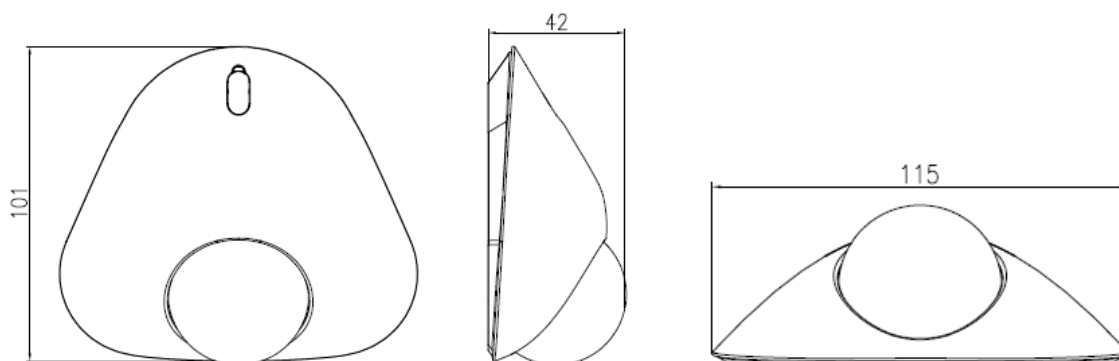

CALIPDF-B28(P) CALIPDF-B36(P)

www.black.honeywell.com

2 Megapixel High Definition IP Dome Camera

Model	CALIPDF-B28/36	CALIPDF-B28P/36P
Power over Ethernet (PoE)	N/A	IEEE 802.3af
Dimension	115mm x 101mm x 42mm	
Weight	100g	
Certificate	CE, FCC, C-tick	

Note: Honeywell reserves the right, without notification, to make changes in product design and/or specifications.

DIMENSION

ORDERING

CALIPDF-B28	IP Dome Camera, 2 Megapixel, 1/2.7" CMOS, 1080P 25fps, EDN, 2.8 fixed lens, 12DVC, ONVIF
CALIPDF-B36	IP Dome Camera, 2 Megapixel, 1/2.7" CMOS, 1080P 25fps, EDN, 3.6 fixed lens, 12DVC, ONVIF
CALIPDF-B28P	IP Dome Camera, 2 Megapixel, 1/2.7" CMOS, 1080P 25fps, EDN, 2.8 fixed lens, 12DVC, PoE, ONVIF
CALIPDF-B36P	IP Dome Camera, 2 Megapixel, 1/2.7" CMOS, 1080P 25fps, EDN, 3.6 fixed lens, 12DVC, PoE, ONVIF