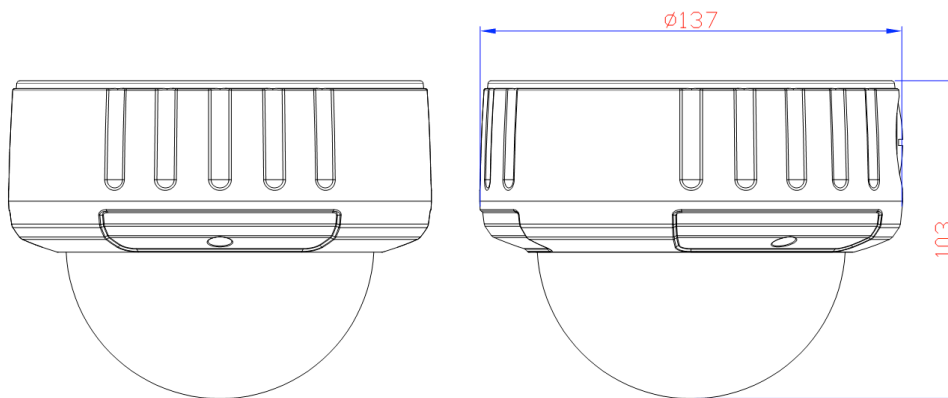

CALIPD-BIVF-V(P)

www.black.honeywell.com

2 Megapixel High Definition TDN IR Vandal-Proof IP Dome Camera

Model	CALIPB-1AIV-40	CALIPB-1AIV-40P
Power Supply	DC12V±10%	DC12V±10%, PoE
Power over Ethernet (PoE)	N/A	IEEE 802.3af
Dimension	Φ137mm x 103mm	
Weight	635g	
IP Protection	IP66	
IP Protection	CE, FCC, C-tick	

Note: Honeywell reserves the right, without notification, to make changes in product design and/or specifications.

DIMENSION

ORDERING

CALIPB-BIVF-V	Weather-proof IR Dome Camera, Vandal-proof, 2 Megapixel, 1/2.8" CMOS, 1080P 25fps, TDN, IR beam distance: 30~40M, 2.8~12mm vari-focal lens, IP66, 12DVC, ONVIF
CALIPB-BIVF-VP	Weather-proof IR Dome Camera, 2 Megapixel, Vandal-proof, 1/2.8" CMOS, 1080P 25fps, TDN, IR beam distance: 30~40M, 2.8~12mm vari-focal lens, IP66, 12DVC, PoE, ONVIF