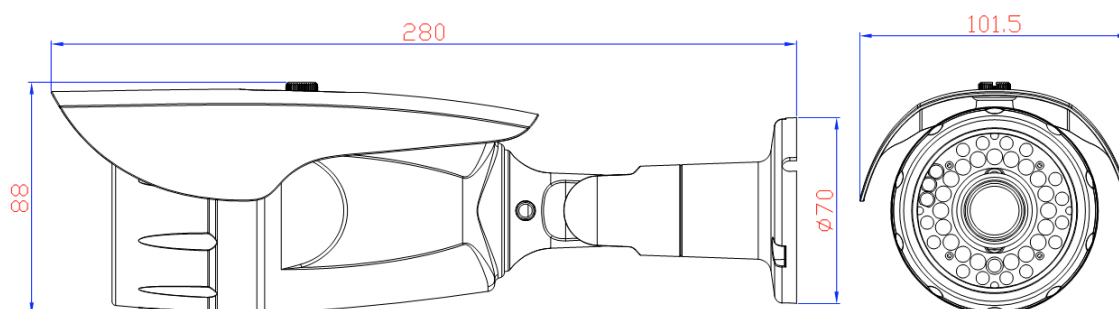

### 2 Megapixel High Definition TDN IR IP Bullet Camera with Vari-focal Lens

Model	CALIPB-BIVF-30	CALIPB-BIVF-30(P)
Power Supply	DC12V±10%	DC12V±10%, PoE
Power over Ethernet (PoE)	N/A	EEE 802.3af
Dimension	280mm x 101.5mm x 88mm	
Weight	660g	
IP Protection	IP66	
Certificate	CE, FCC, C-tick	

### DIMENSION