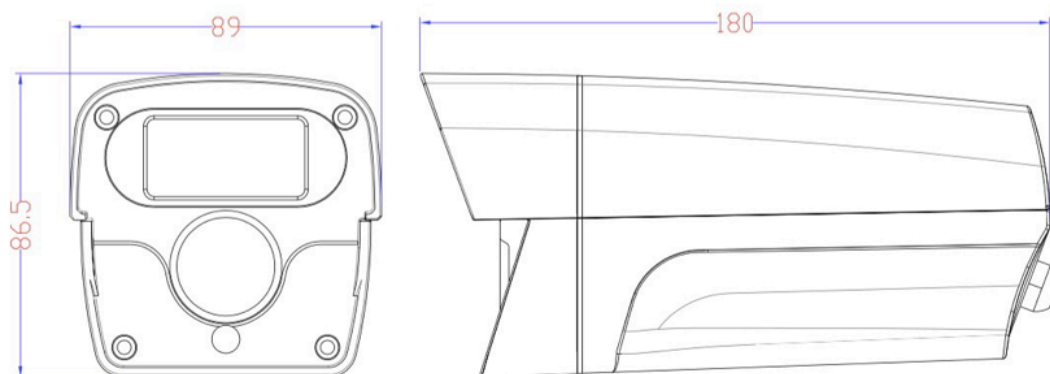

# Honeywell Black™

**Honeywell**

**CALIPB-BI36-50(P)**

**CALIPB-BI60-50(P)**

**CALIPB-BI80-50(P)**

**CALIPB-BI120-50(P)**

www.black.honeywell.com

## 2 Megapixel High Definition TDN IR Weather-Proof IP Bullet Camera

Model	CALIPB-BI36/60/80/120-50	CALIPB-BI36/60/80/120-50P
Interface		
Ethernet	1 RJ45 10M / 100M self adaptive Ethernet interface	
Audio Input / Output	1 CH RCA Audio input	
Storage	Network Storage	
Software		
CMS	CAL-CMS200	
Mobile View APP	CALNVRView for iPhone, iPad, Android	
Others		
Operating Temperature	-10°C~60°C	
Operating Humidity	Less than 90% ( non-condensing)	
Power Supply	DC12V±10%	DC12V±10%, PoE
Power over Ethernet (PoE)	N/A	IEEE 802.3af
Dimension	182mm x 88mm x 88mm	
Weight	660g	
IP Protection	IP66	
Certificate	CE, FCC, C-tick	

### DIMENSION

Unit: mm